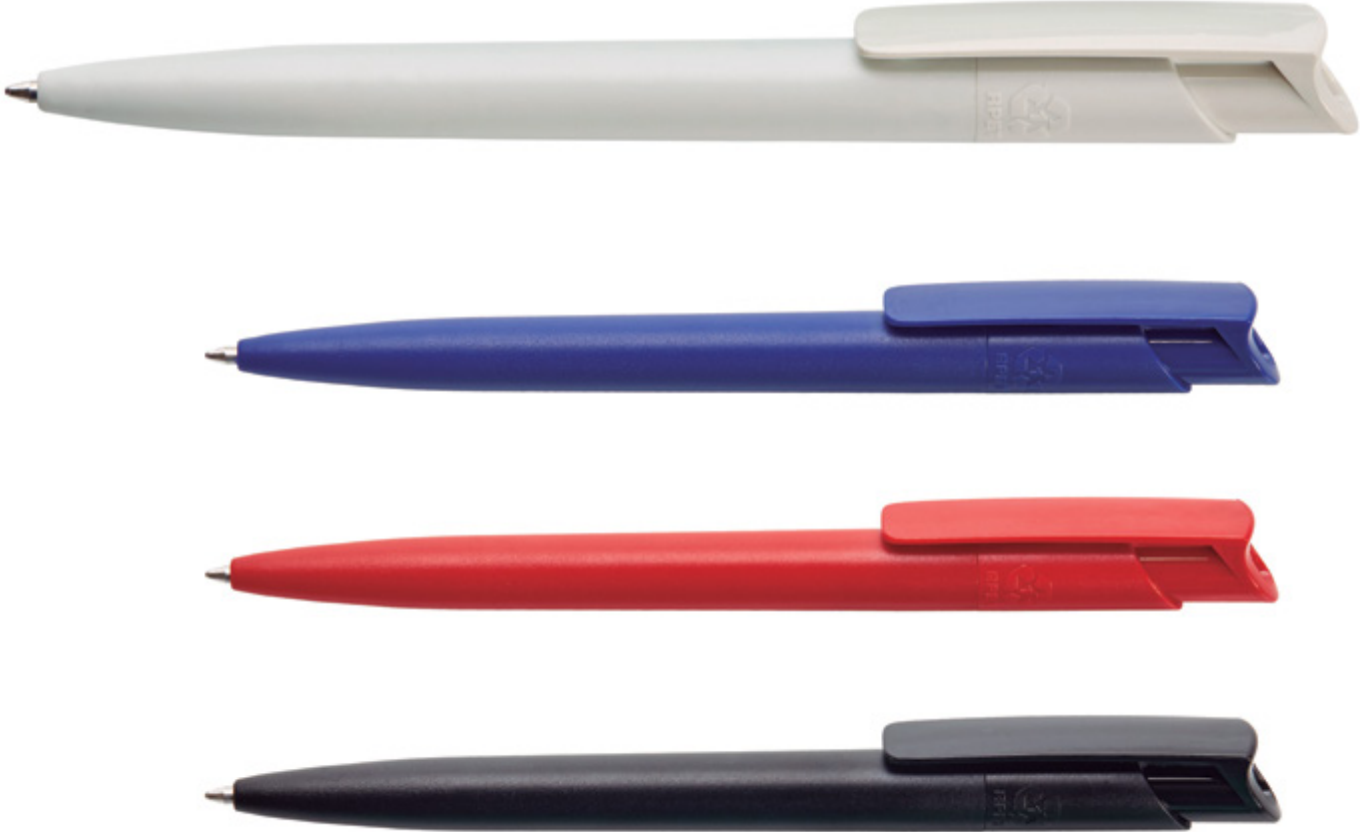

NEW!

2732
Euclid color

4 6 5 3 PARA OTROS COLORES **CONSULTAR**

± ∅11x148 mm   A 55x8,2 mm   A 40x9 mm

	+500	+1000	+6000
€	1,25	1,19	1,14