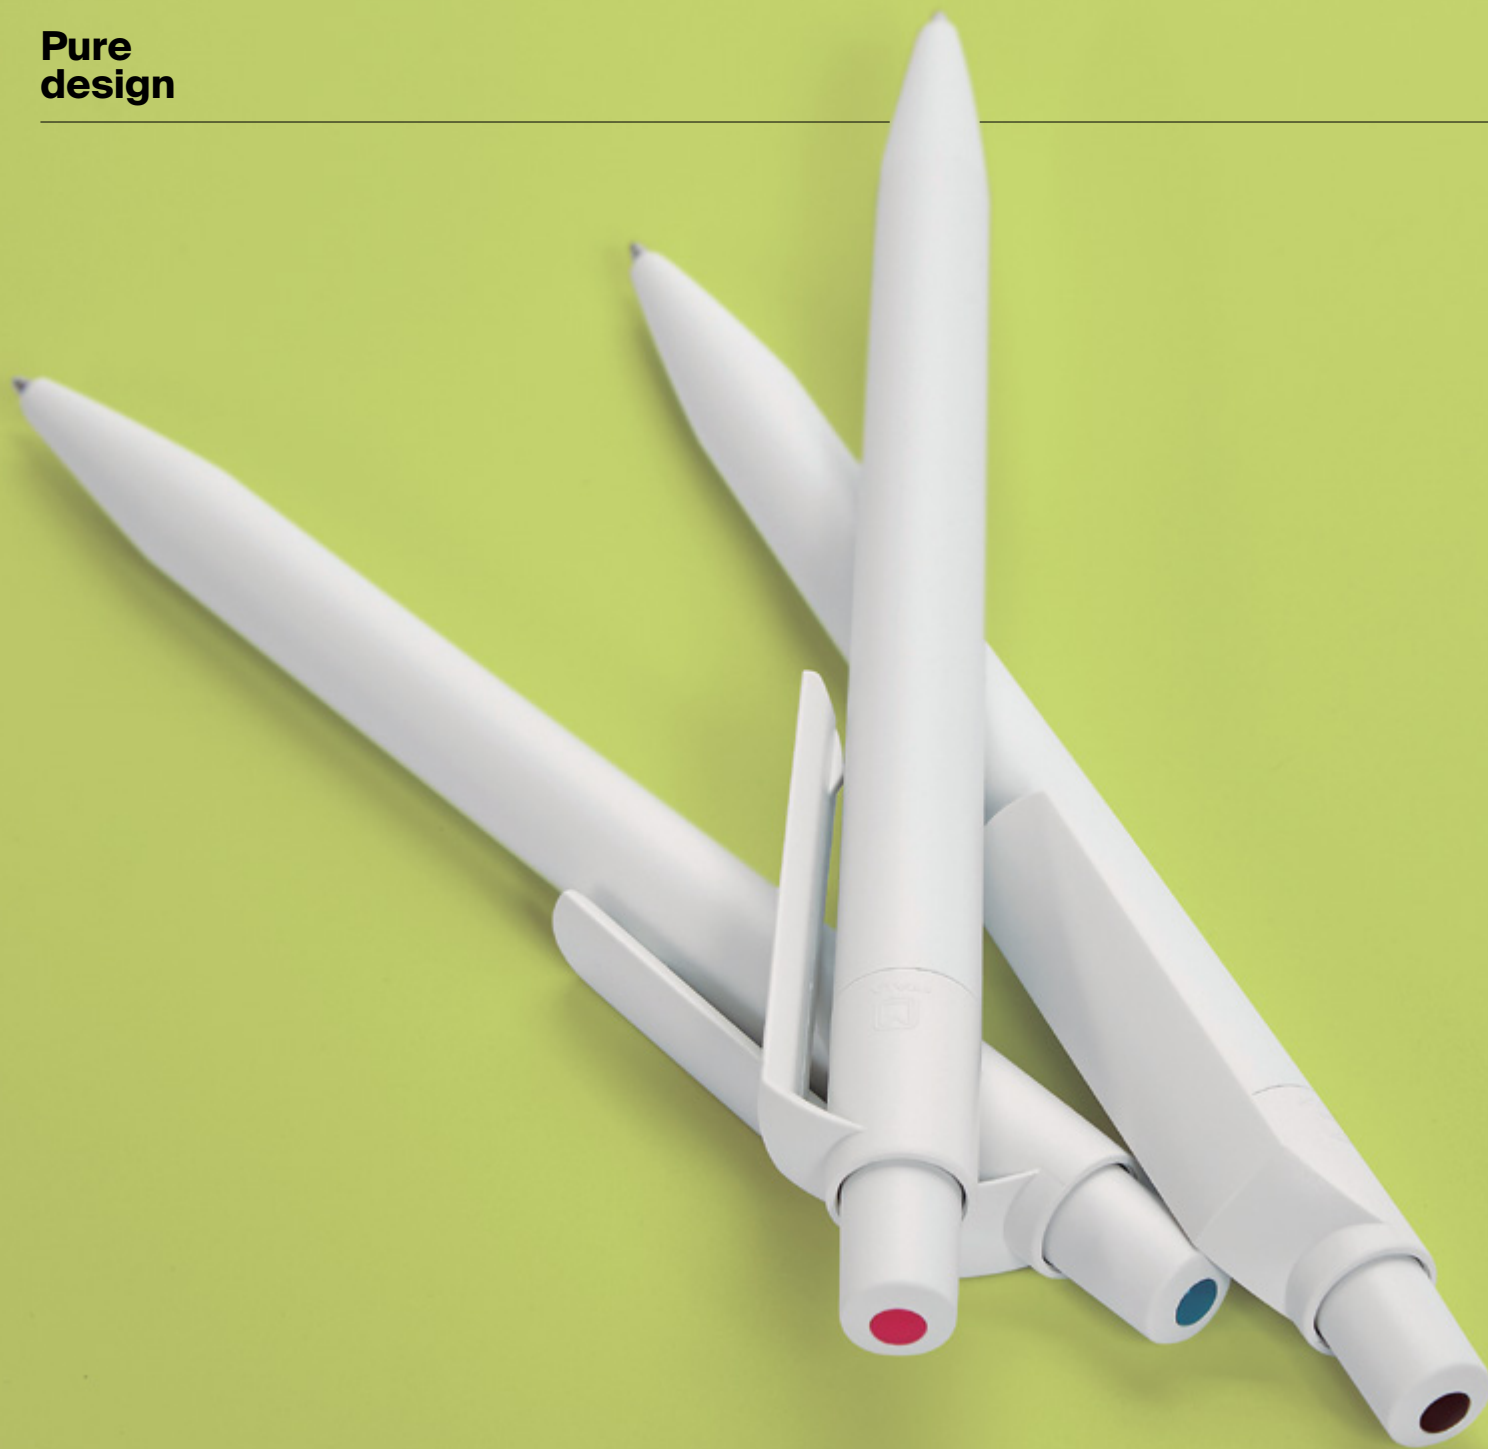

	+500	+1000	+6000
€	1,51	1,44	1,37

**Pure
design**

152

Made in Italy

ACABADO MATE

TOP BOLIGRAFO

8

10